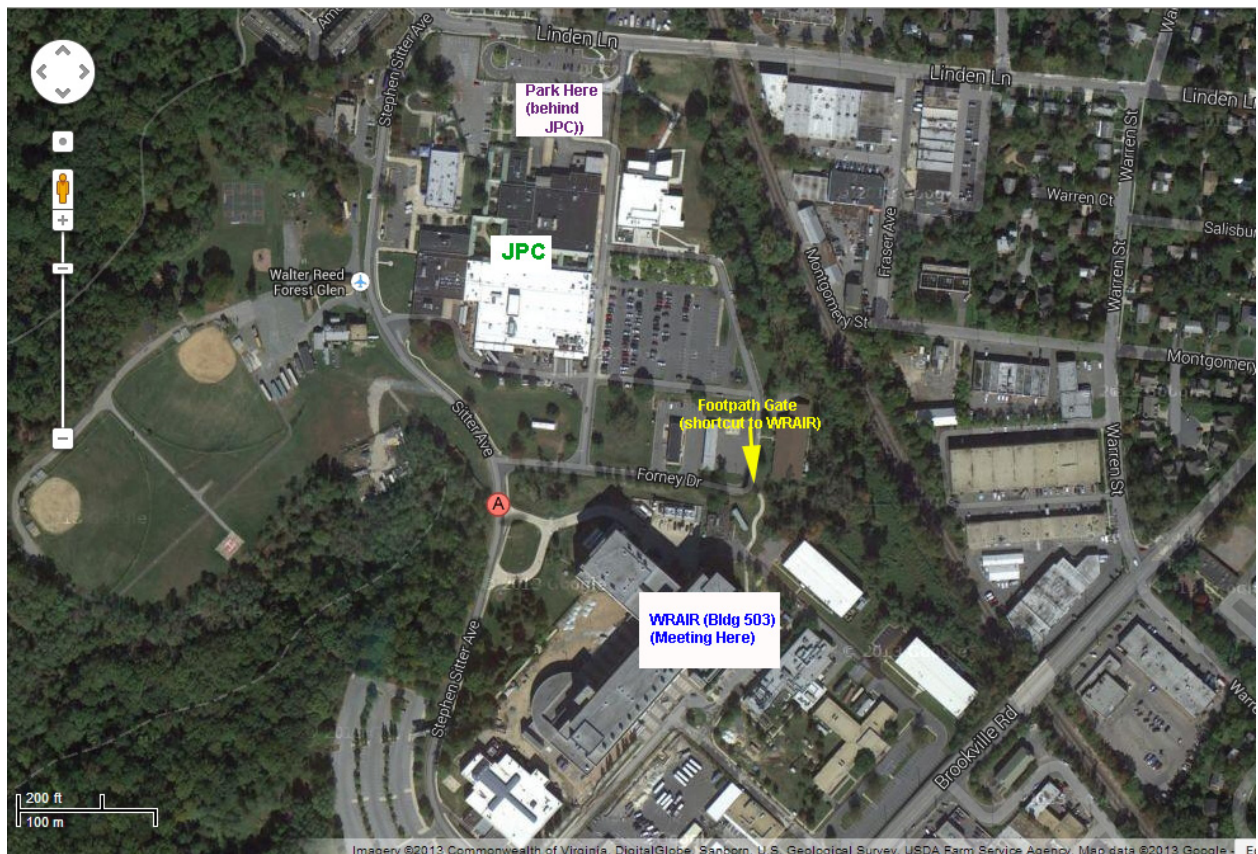

Parking Directions for 2013 CLASS/POLA Course  
(A second graphical map is on page 2)

1. Enter via the Brookville Gate (you will need to show a government ID for entrance onto the Forest Glen campus)
2. Follow Steven Sitter avenue until to see Forney Road on the left. Parking is available in the parking lot behind the JPC (you can drive through the gate arms as they are always up.) Additionally, you can park in the commissary parking lot in the eastmost five lanes (the 4 lanes closest to the commissary are two hours only – and well marked).
3. There is a gate at the SE corner of the commissary parking lot with a footpath to WRAIR, which will save you a lot of time.

**Park Here  
(behind JPC)**

**JPC**

**WRAIR (Bldg 503)  
(Meeting here)**

**Foot Gate  
(Shortcut to WRAIR)**